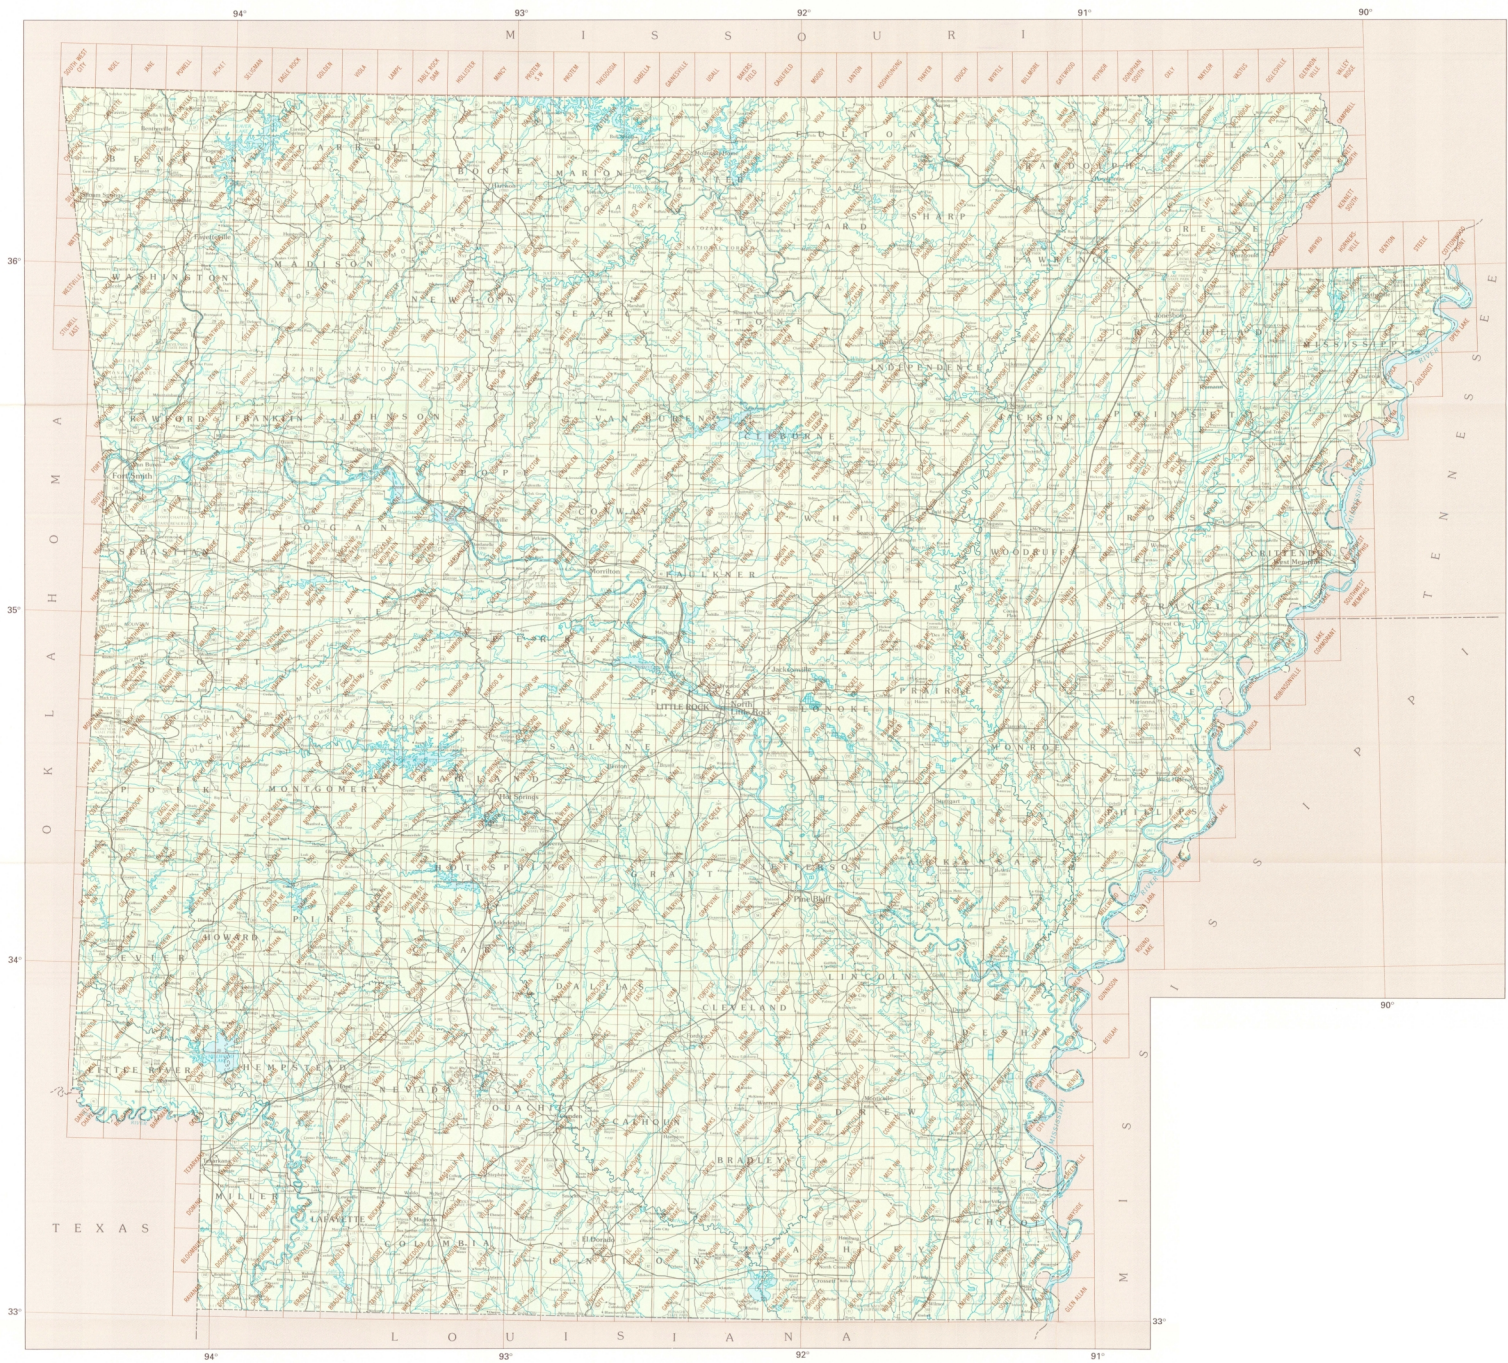

PRIMARY MAP SERIES, 1:24 000 SCALE

From the U.S. Geological Survey's Topographic Index Map for Arkansas