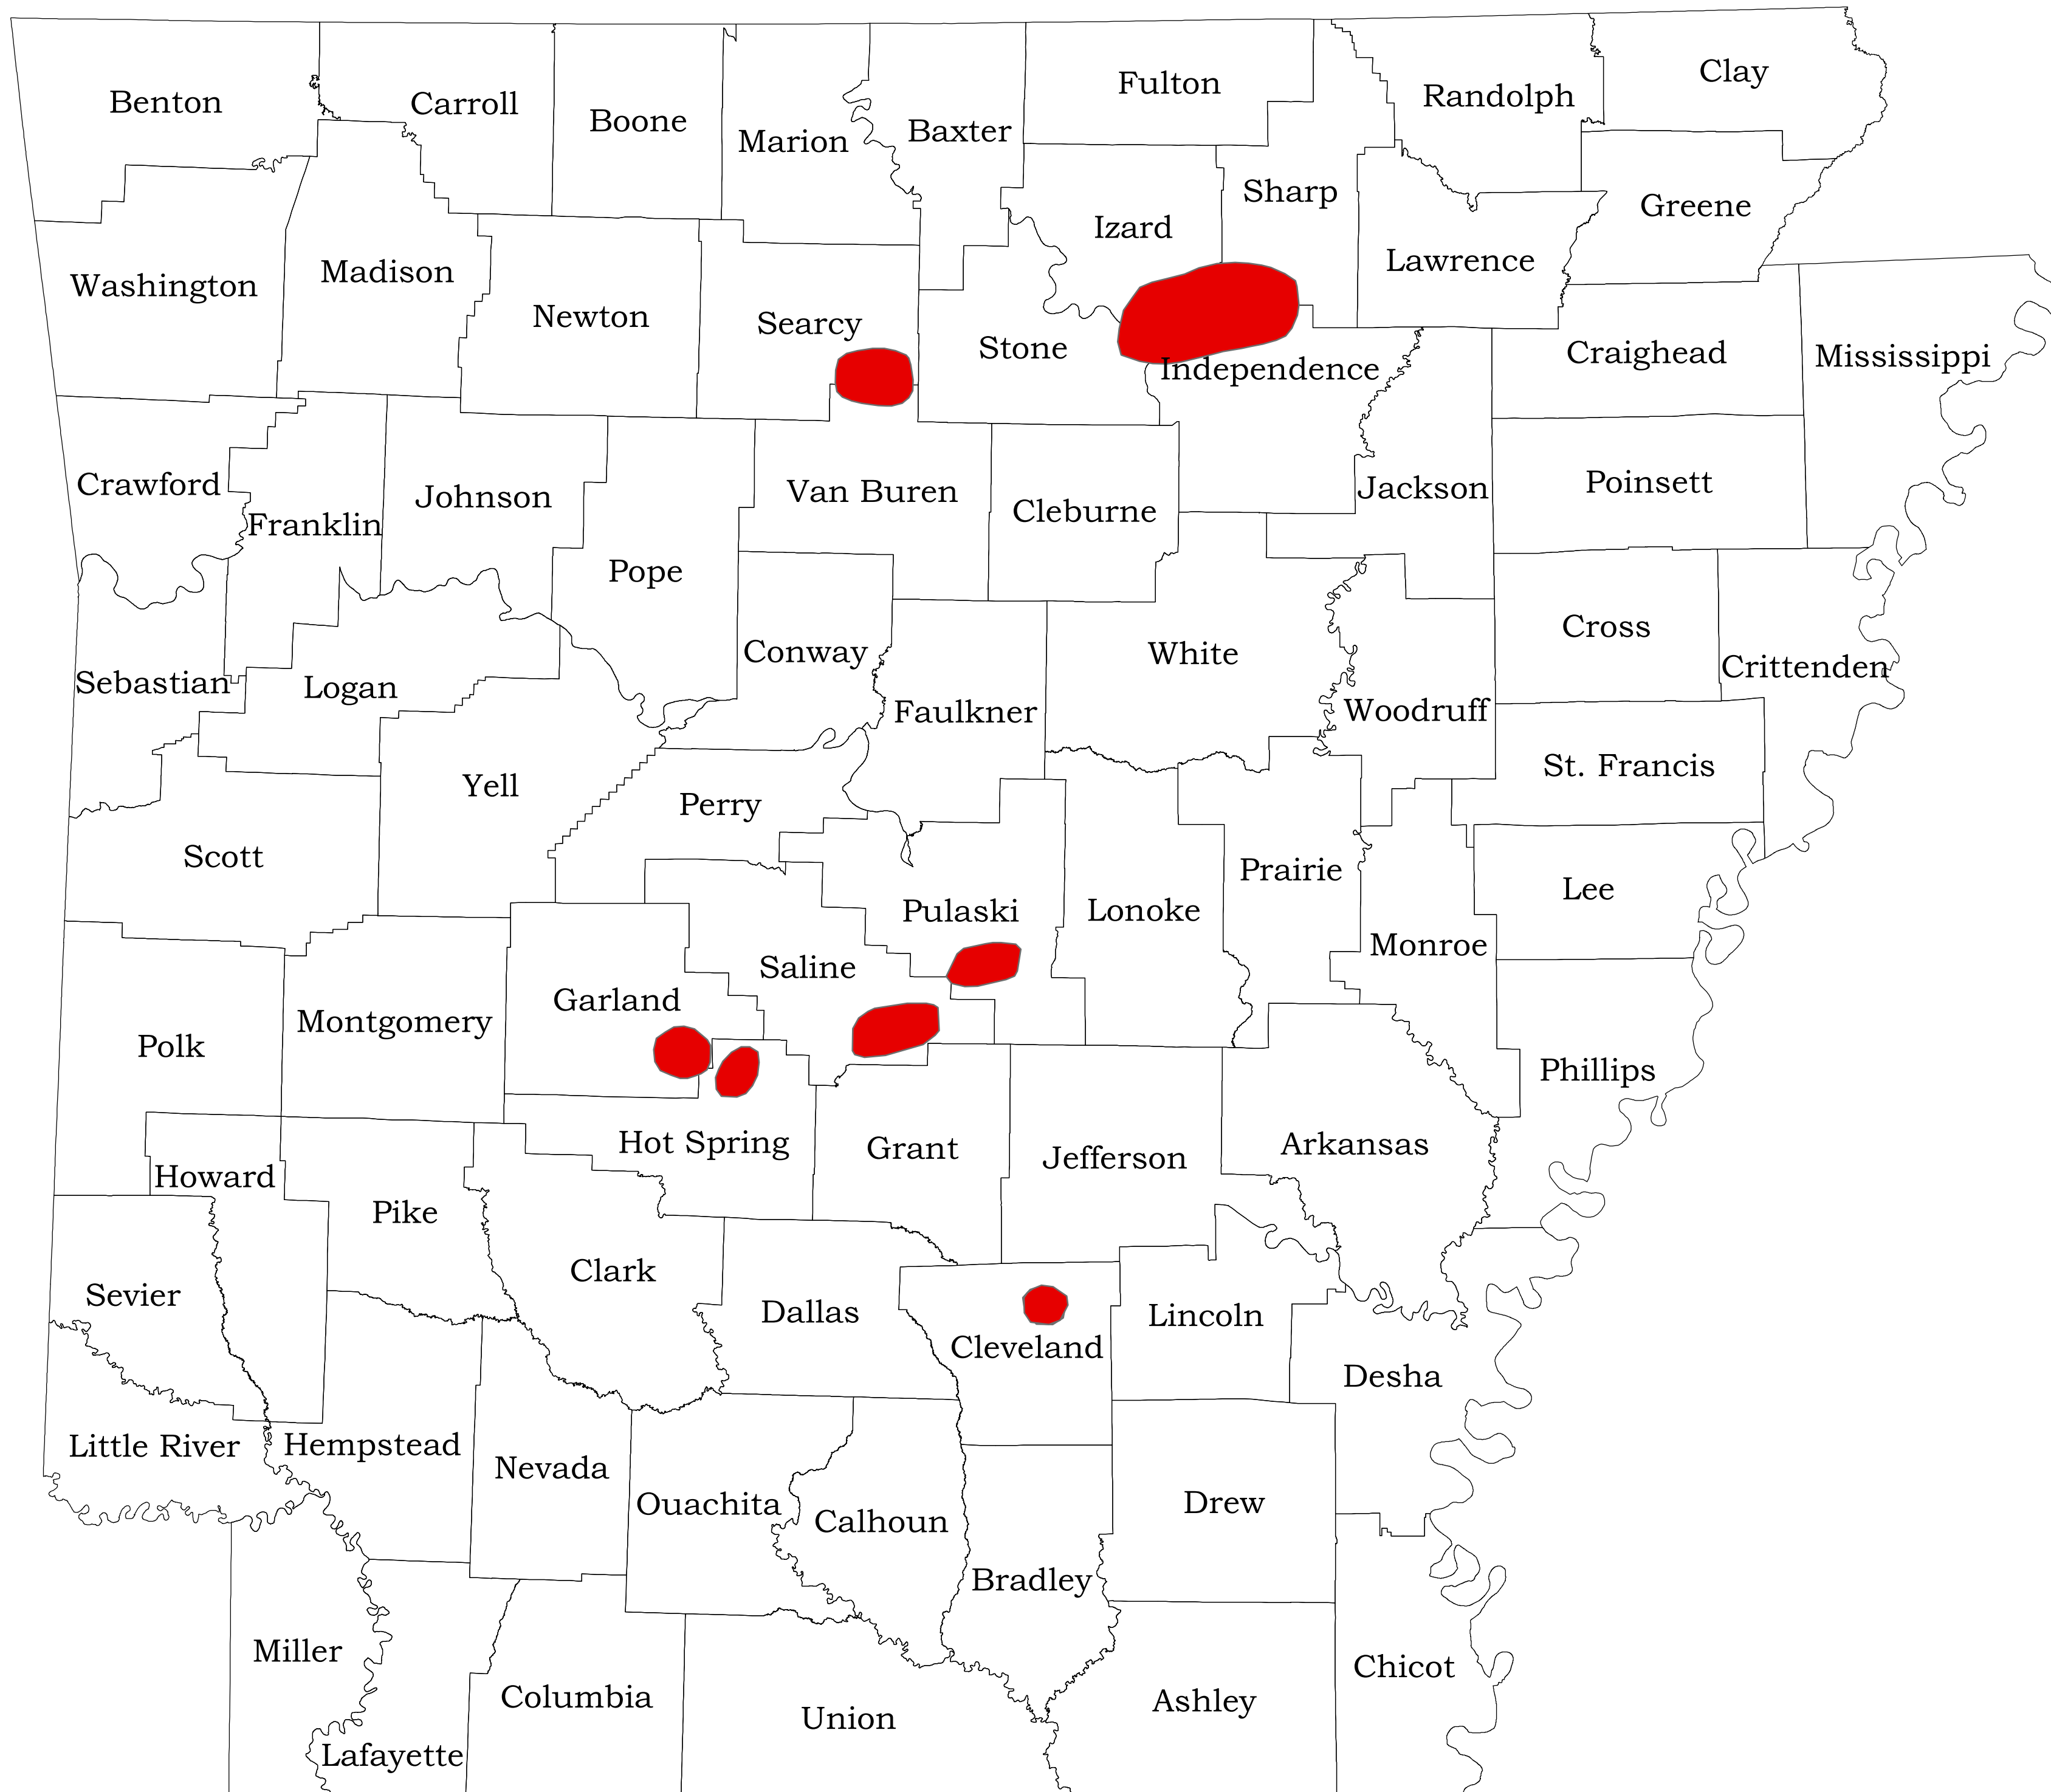

Arkansas Critical Minerals, 2020

Rare Earth Elements

Symbols

-  Rare Earth Elements
-  Counties

N

William D. Hanson

1:1,000,000