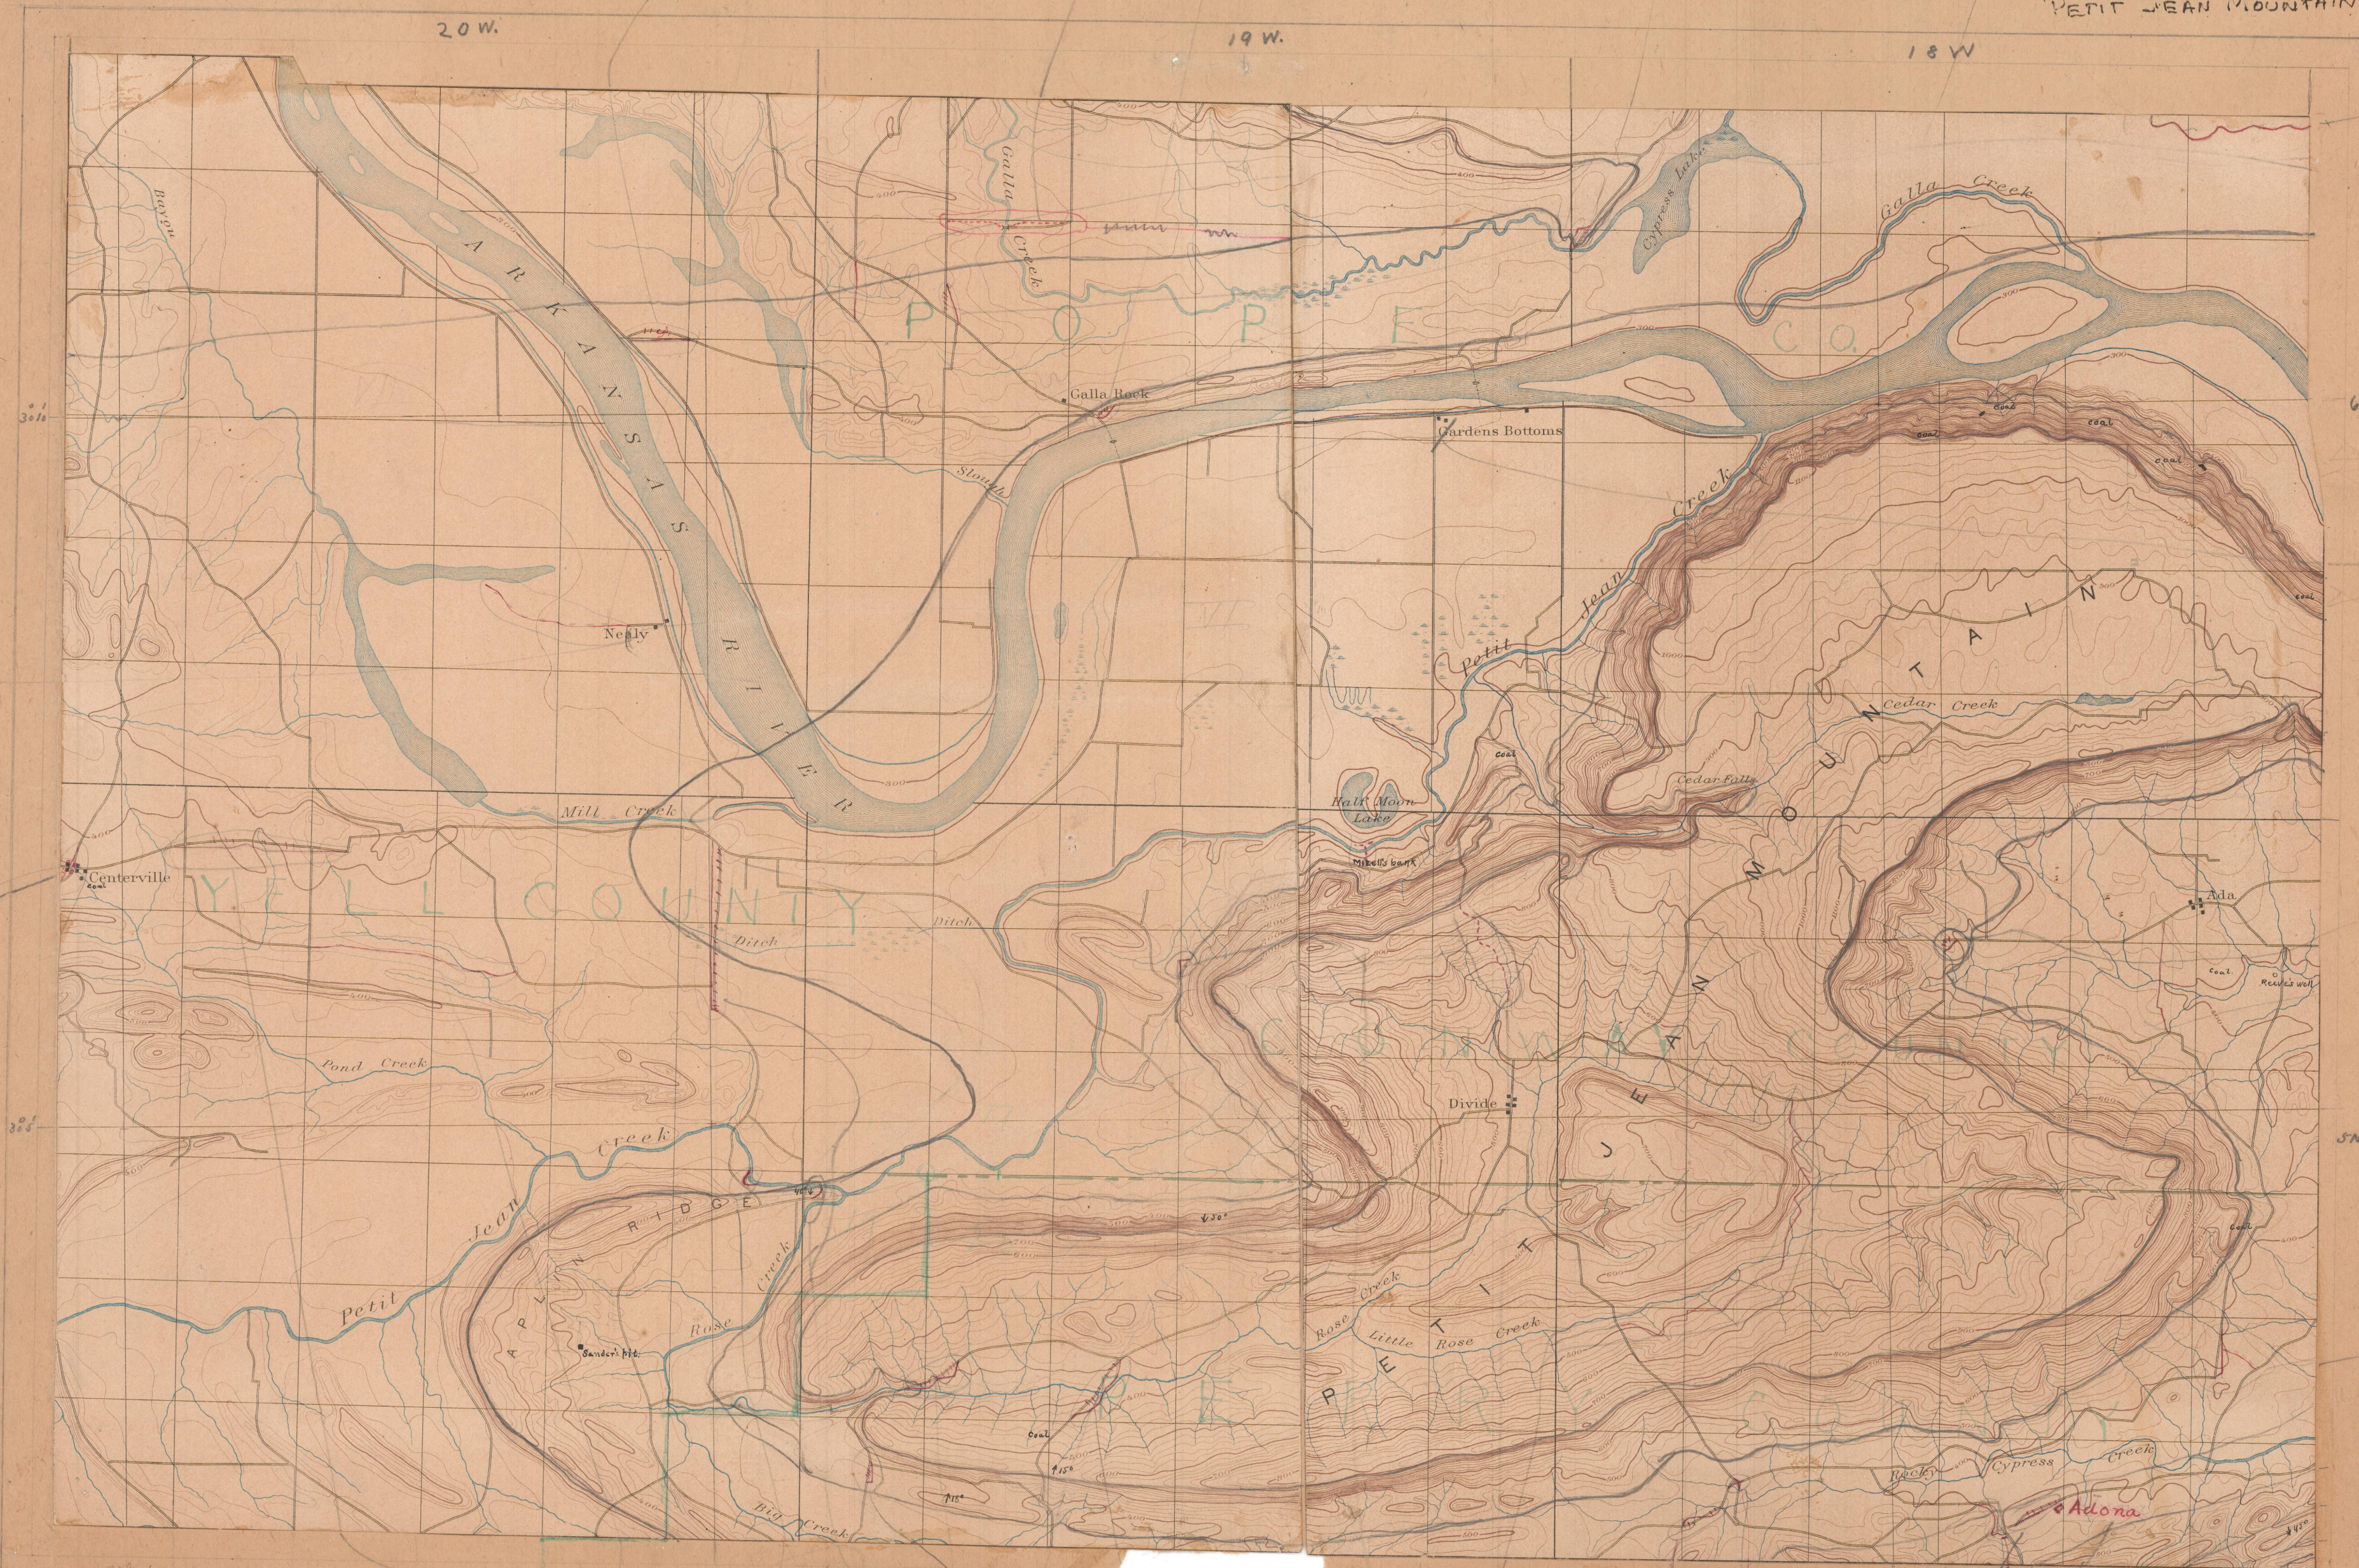

Petit Jean Mt. Sheet

PETIT JEAN MOUNTAIN

add houses

road

change road

change road

stream

change road

change road

add name

93°10'

93°5'

92°55'

20 W.

19 W.

18 W.