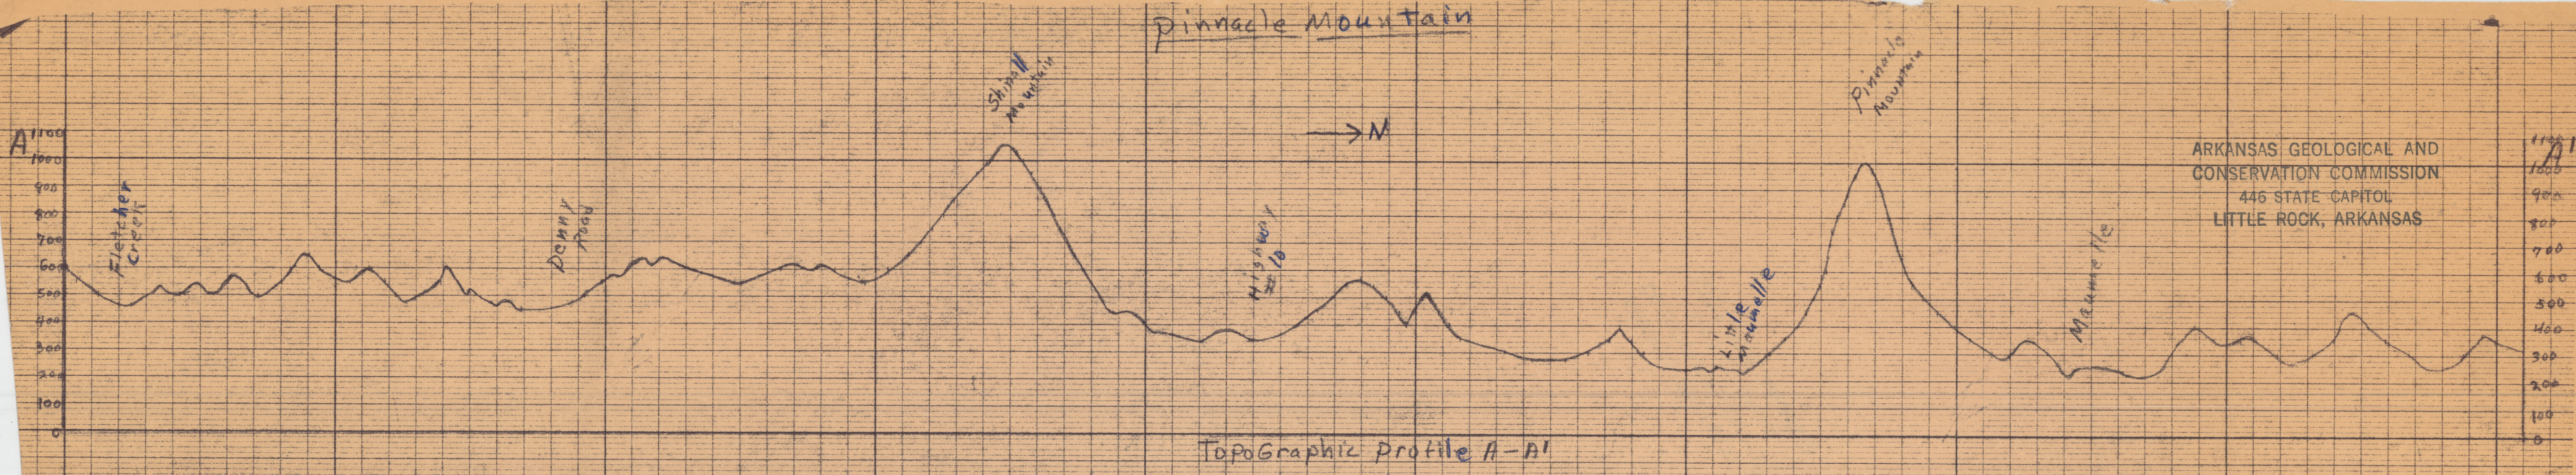

Pinnacle Mountain

ARKANSAS GEOLOGICAL AND
CONSERVATION COMMISSION
446 STATE CAPITOL
LITTLE ROCK, ARKANSAS

Topographic profile A-A'

Geologic Cross-section A-A'

C. H. Stone