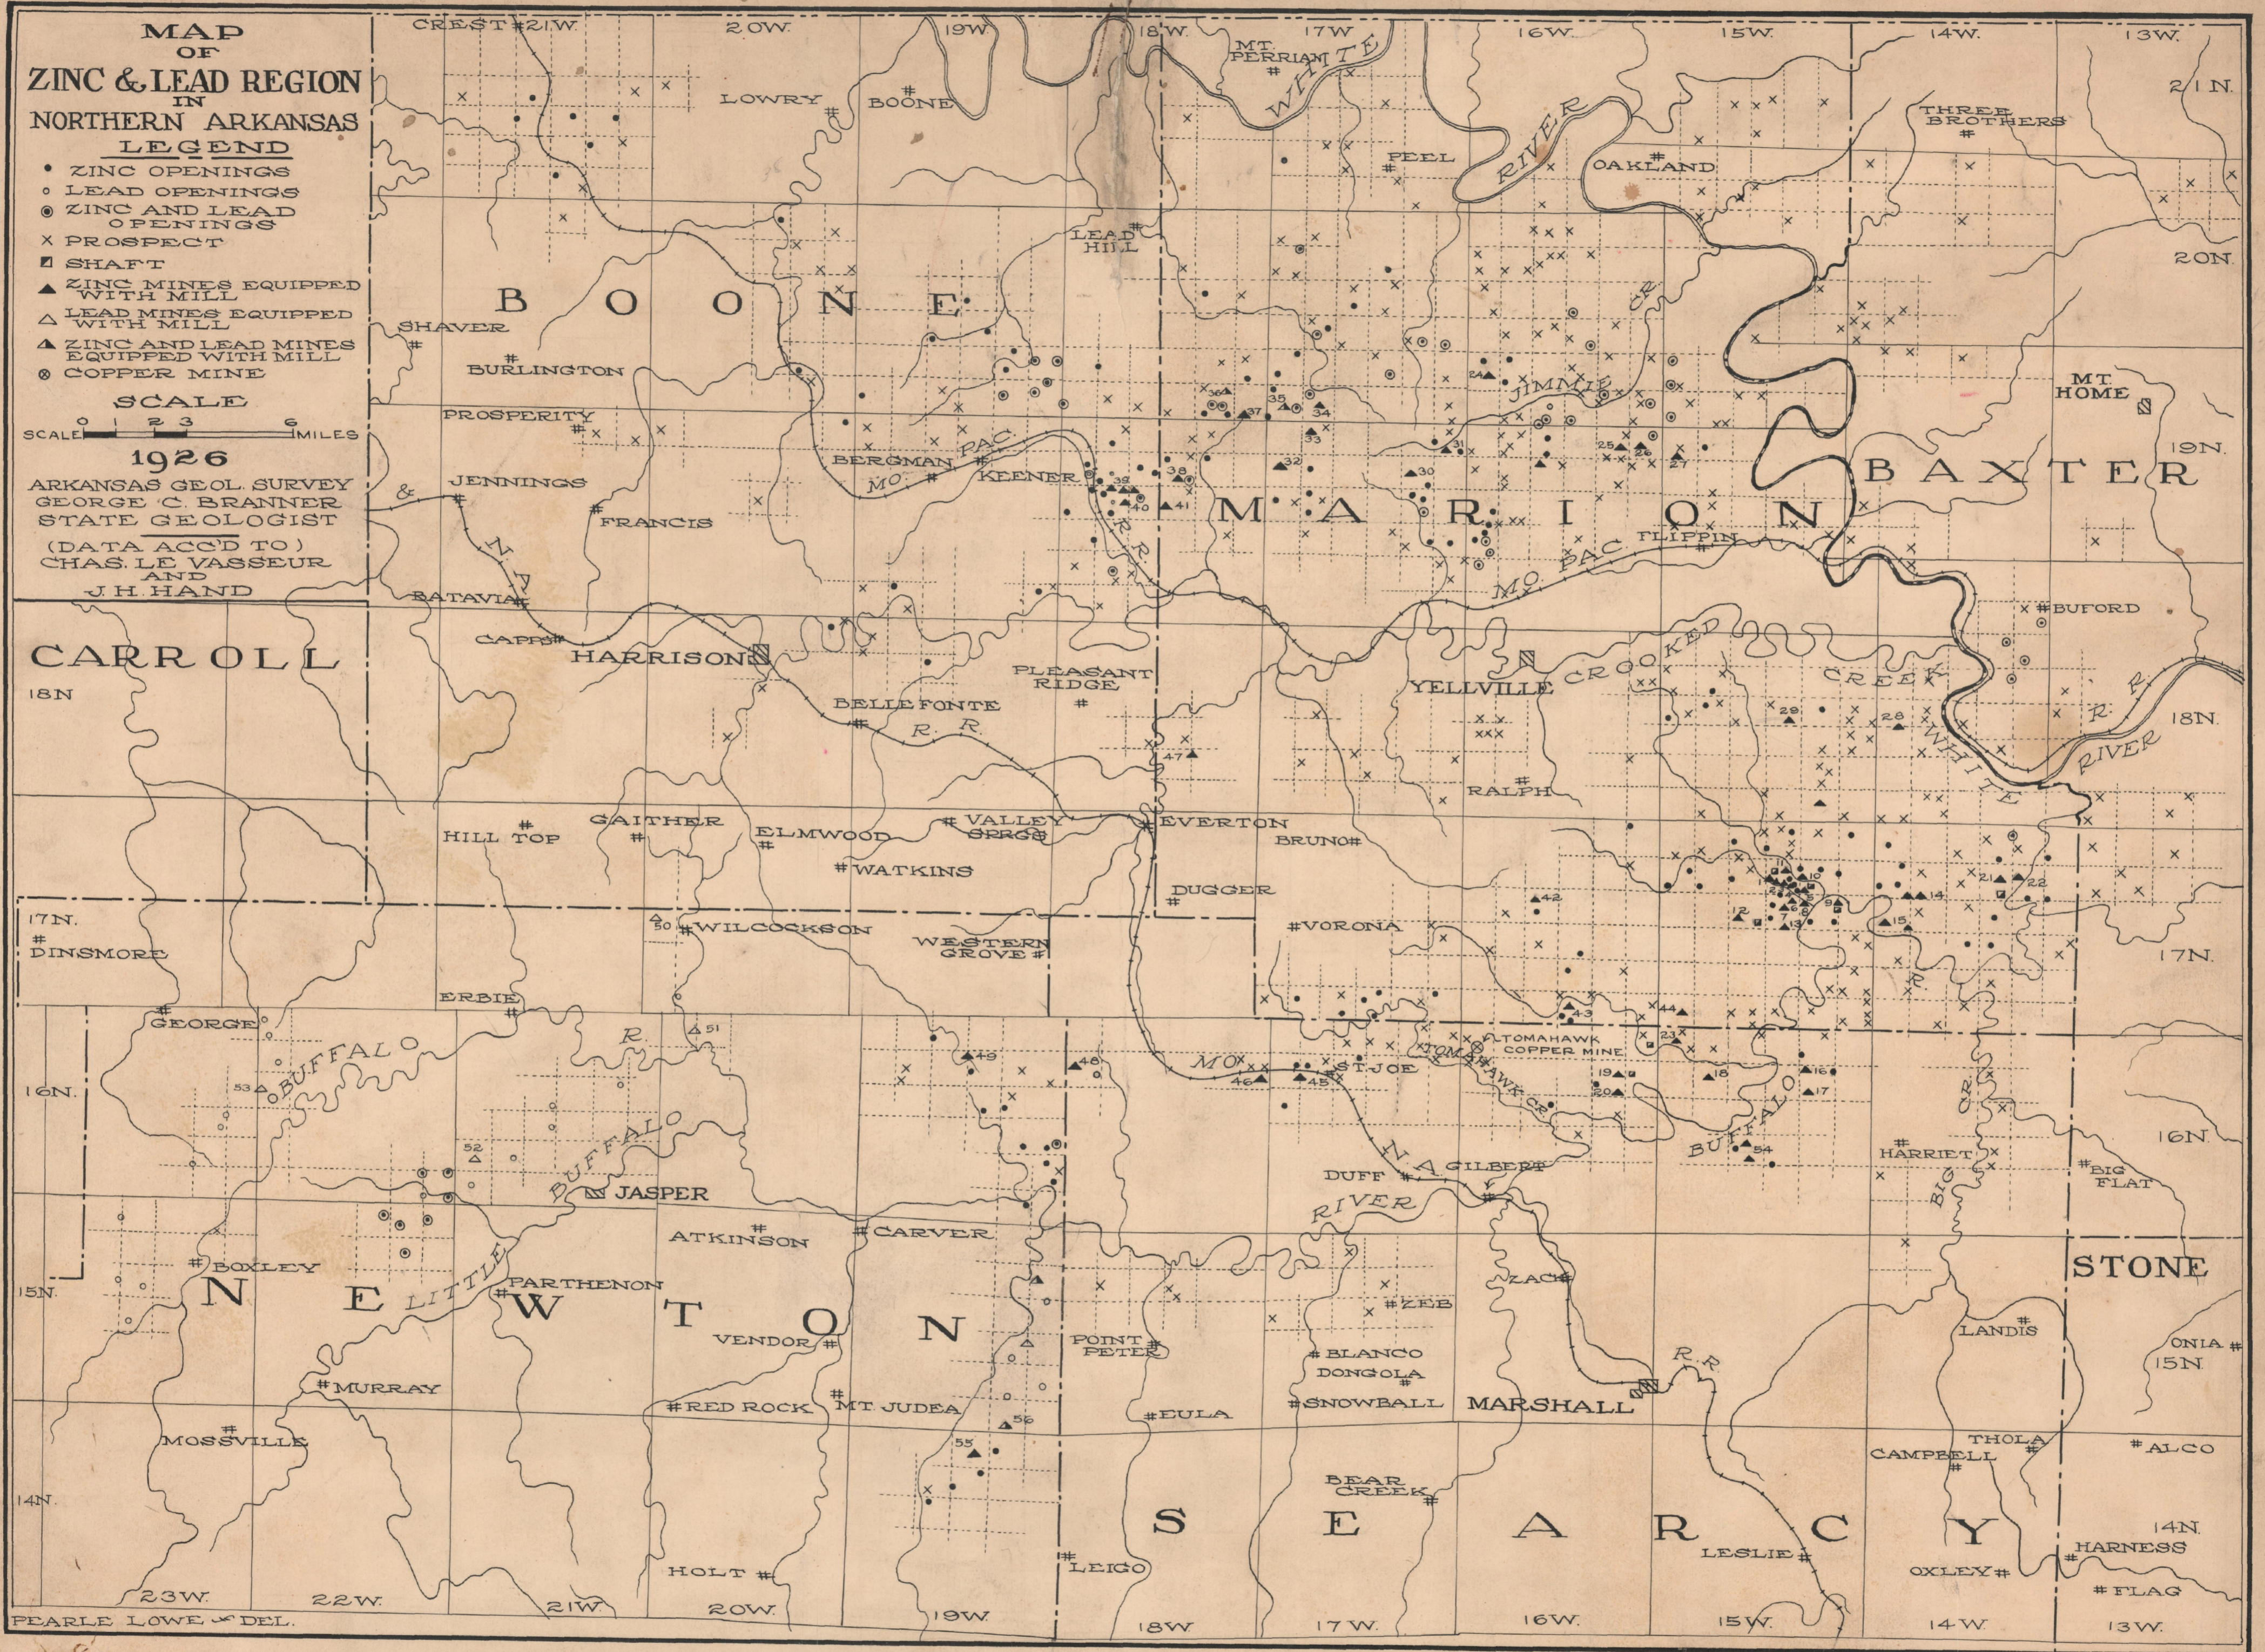

MAP OF ZINC & LEAD REGION IN NORTHERN ARKANSAS

- LEGEND**
- ZINC OPENINGS
 - LEAD OPENINGS
 - ⊙ ZINC AND LEAD OPENINGS
 - × PROSPECT
 - ▣ SHAFT
 - ▲ ZINC MINES EQUIPPED WITH MILL
 - △ LEAD MINES EQUIPPED WITH MILL
 - ▲ ZINC AND LEAD MINES EQUIPPED WITH MILL
 - ⊙ COPPER MINE

SCALE
SCALE 0 2 3 6 MILES

1926
ARKANSAS GEOL. SURVEY
GEORGE C. BRANNER
STATE GEOLOGIST
(DATA ACC'D TO)
CHAS. LE VASSEUR
AND
J. H. HAND

PEARLE LOWE & DEL.

2-8-9

M-3:112